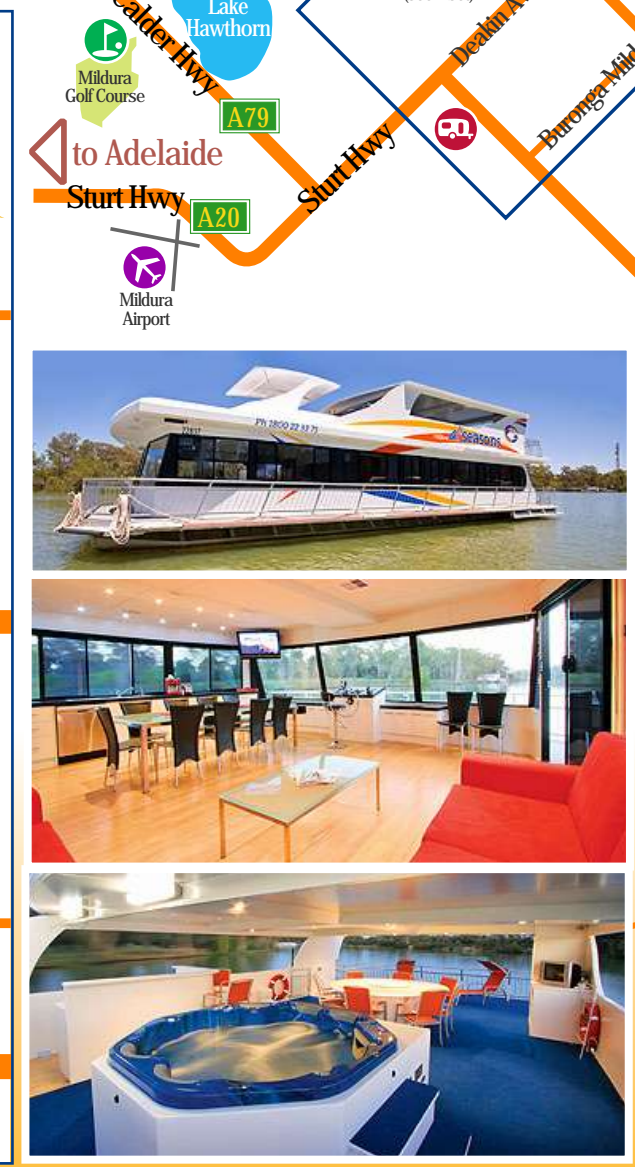

North

all seasons holiday park mildura